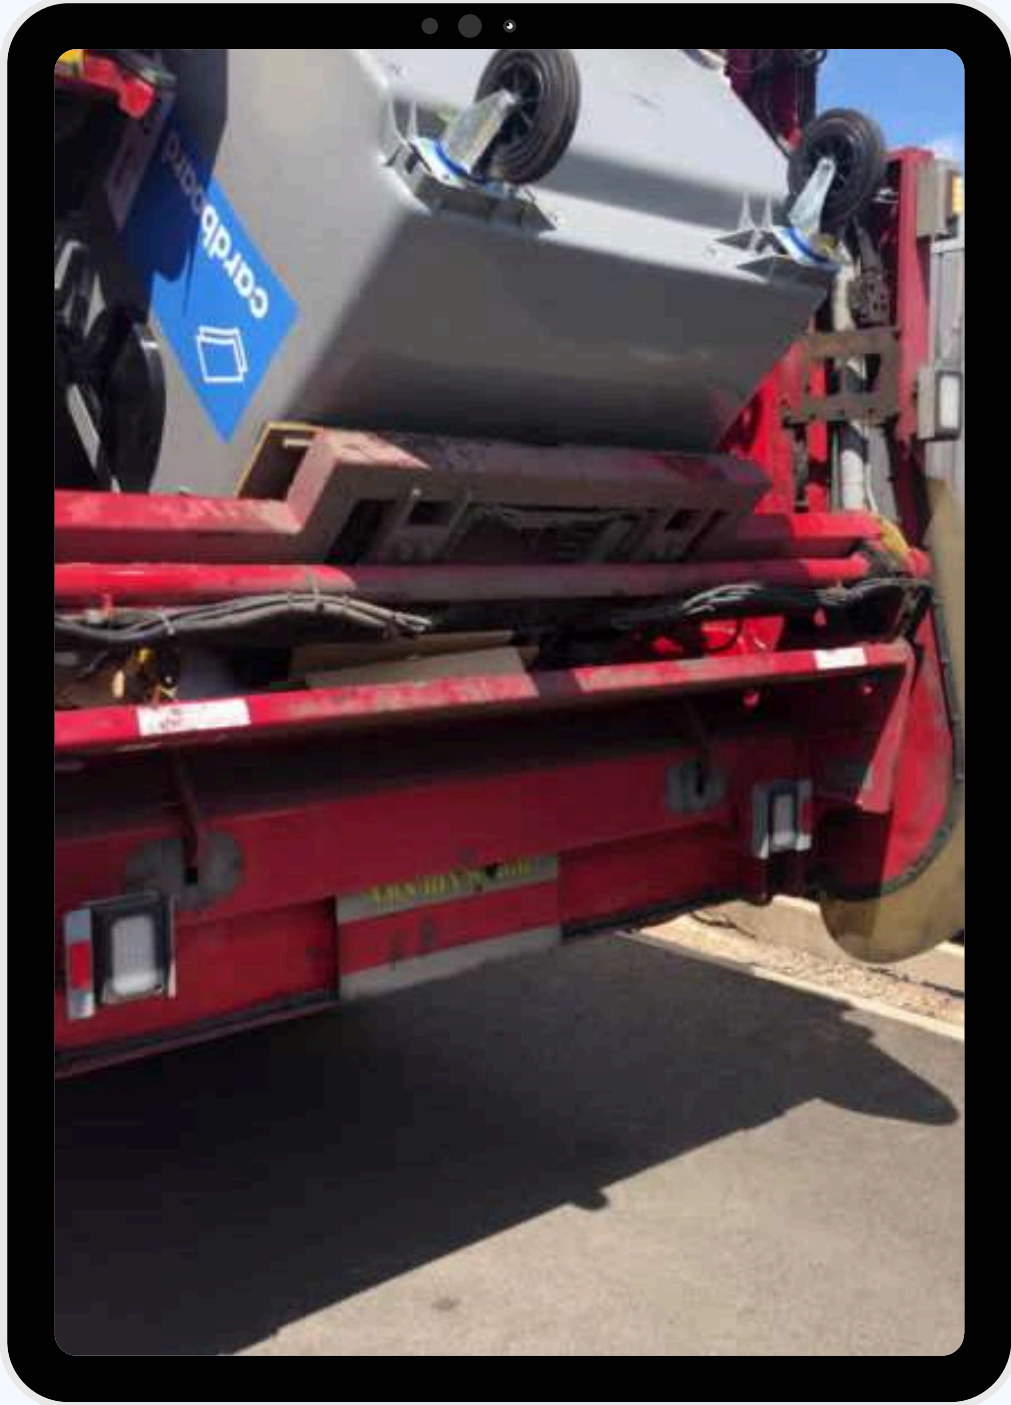

cardboard being emptied!